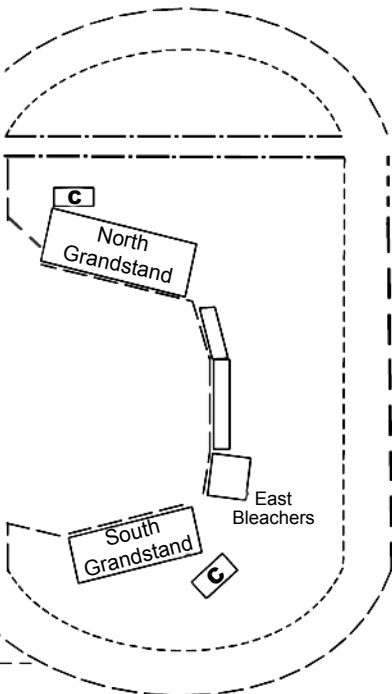

NORTH ↑

RR = Restroom
C = Consession

Mulberry Ave.

Gate 5

Barn A
Barn B
Barn C

Barn D
Barn E
Barn F

Wheeler Arena

Barn H

GATE 7

RR
C
North Bleachers
Main Grand Stand
South Bleachers
RR
Storage
Private

Pauline Davis Pavilion
Kitchen
Office
Bull Sale Arena
Horse Wash Area
Showers

Barn G

RV Pads

Parking

GATE

Gate 4

Ticket Booth

Fair Office
Tehama Room

Shop

Gate 2

Livestock Gate

Parking

Parking

Mulberry Ave.

Antelope Blvd.

Antelope Blvd.

Gate 1

RB Roundup Museum & Office
RB Bull Sale Office

Trinity Ave.

Trinity Ave.